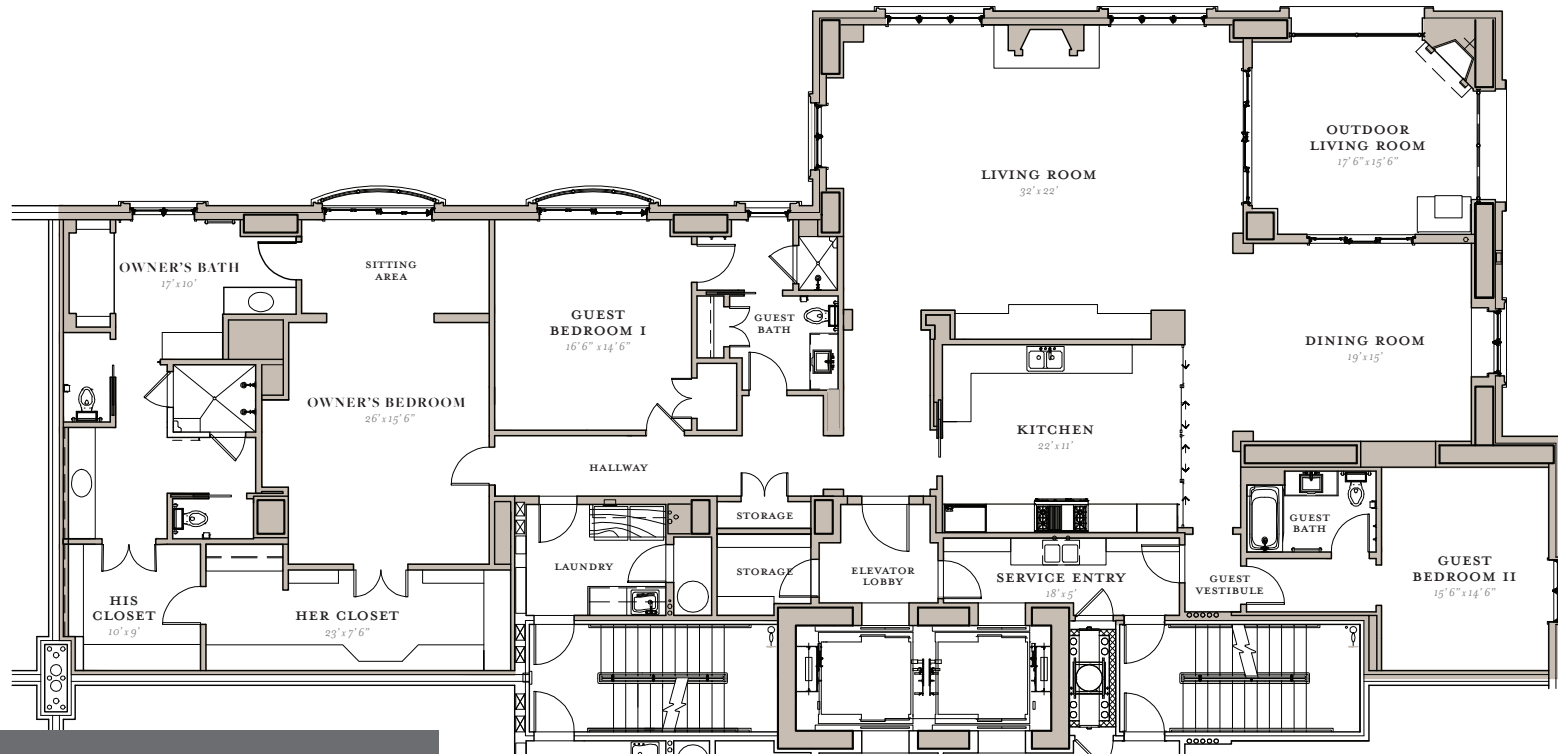

ST. REGIS
ATLANTA
THE RESIDENCES

Residence 2010

Unit Summary

BEDROOMS: 3

BATHROOMS: 3 FULL, 1 HALF

SQUARE FEET: 4,132