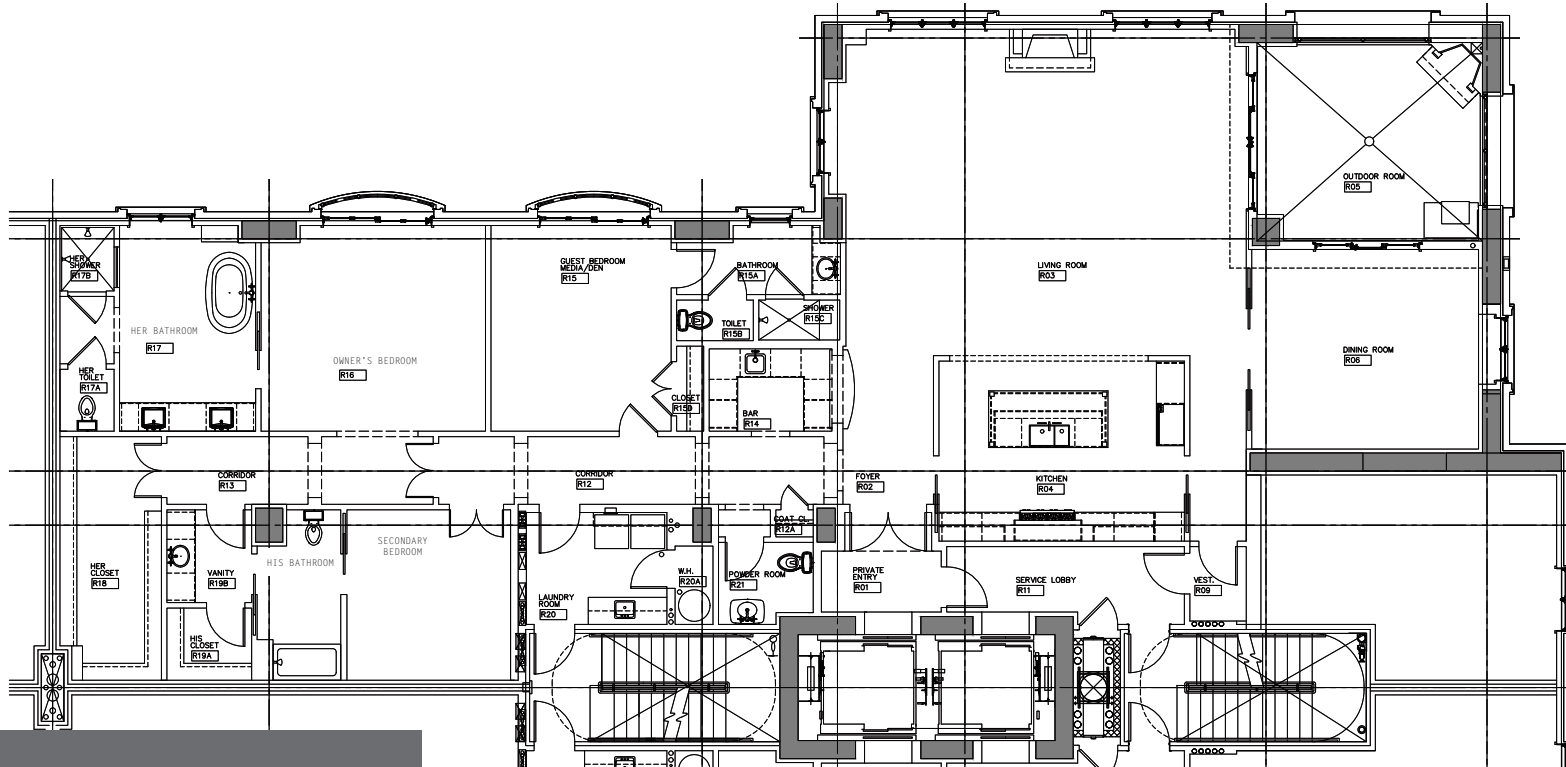

ST REGIS
ATLANTA
THE RESIDENCES

Residence 1430

Unit Summary

BEDROOMS: 3

BATHROOMS: 3 FULL, 1 HALF

SQUARE FEET: 3,807